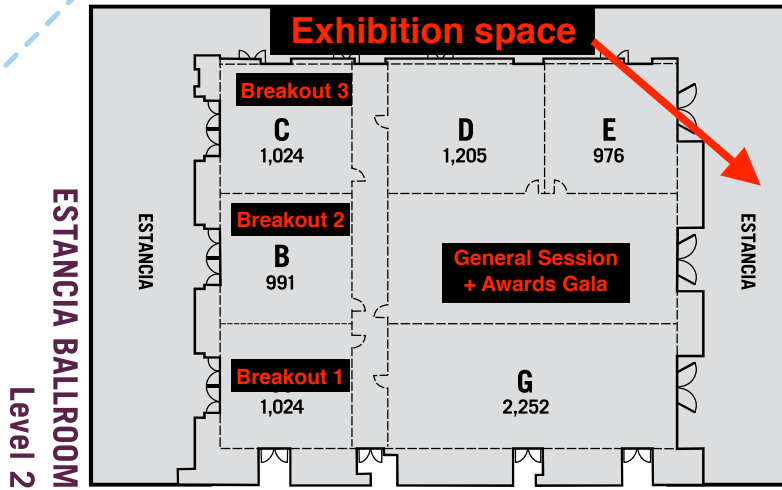

**CONVENTION & MEETINGS**  
Level 1

TOTAL EXECUTIVE BALLROOM: 10,519

**MAIN BANQUET & CONVENTION SPACE**